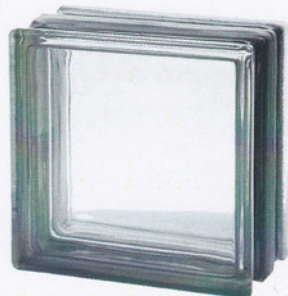

LA ROCHERE

La Rochere Glass Blocks are the highest quality French made technical glass blocks that are CSIRO approved for a range of Fire Ratings.

NUAGEE/FLEMISH 90-60
190 x 190 x 80 / 190 x 190 x 100

QUADRILLEE/CROSS REEDED 90-60
190 x 190 x 80 / 190 x 190 x 100

TRANSPARENT 90-60
190 x 190 x 80 / 190 x 190 x 100

SATINEE/FROSTED 60
190 x 190 x 80

AGORA 60
190 x 190 x 80

JAVA 60
190 x 190 x 80

MOZAICO 60
190 x 190 x 80

OMEGA 60
190 x 190 x 80

XENON 60
190 x 190 x 80

DIAMANT NUAGEE (DIAMANT SIDE) 60
190 x 190 x 80

DIAMANT NUAGEE (NUAGEE SIDE) 60
190 x 190 x 80

SANDBLASTED 60
Any block can be sandblasted one or both sides

TF30 -/60/30 SECURITY BLOCK 60
190 x 190 x 100

TF60A FRL -/90/60 60
190 x 190 x 150

VENTIBLOCK 60
190 x 190 x 80