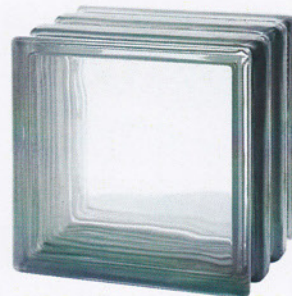

LA ROCHERE

La Rochere Glass Blocks are the highest quality French made technical glass blocks that are CSIRO approved for a range of Fire Ratings.

NUAGEE/FLEMISH 90-60
190 x 190 x 80 / 190 x 190 x 100

QUADRILLEE/CROSS REEDED 90-60
190 x 190 x 80 / 190 x 190 x 100

TRANSPARENT 90-60
190 x 190 x 80 / 190 x 190 x 100

SATINEE/FROSTED 60
190 x 190 x 80

AGORA 60
190 x 190 x 80

JAVA 60
190 x 190 x 80

MOZAICO 60
190 x 190 x 80

OMEGA 60
190 x 190 x 80

XENON 60
190 x 190 x 80

DIAMANT NUAGEE (DIAMANT SIDE) 60
190 x 190 x 80

DIAMANT NUAGEE (NUAGEE SIDE) 60
190 x 190 x 80

SANDBLASTED 60
Any block can be sandblasted one or both sides

TF30 -/60/30 SECURITY BLOCK 60
190 x 190 x 100

TF60A FRL -/90/60 60
190 x 190 x 150

VENTIBLOCK 60
190 x 190 x 80